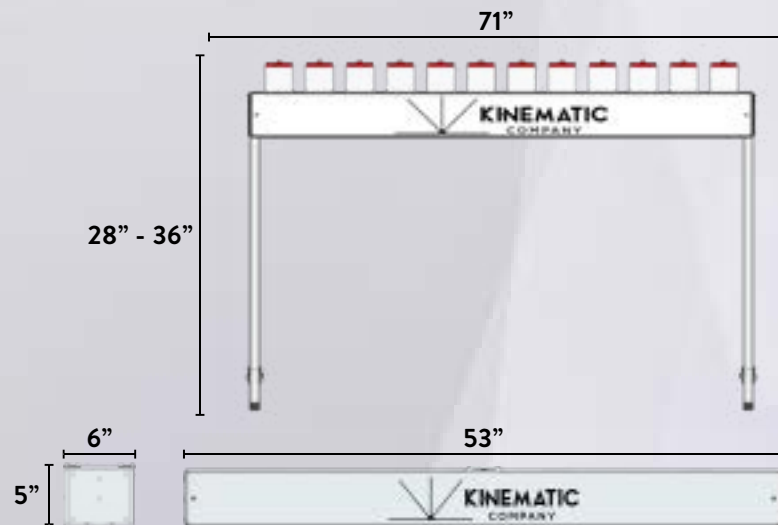

HYDRATER STAND

YOUR LOGO HERE

HydratER® Stand is ready to service an entire bench of athletes at once. Supports our largest-size branded plates yet for showing off your brand.

FEATURES

- Fully-collapses into its own tray for travel
- Bottle-holding insert serves as travel lid for collapsed unit
- Designed to be placed behind bench
- 2 branding locations
- 15 lbs (empty)