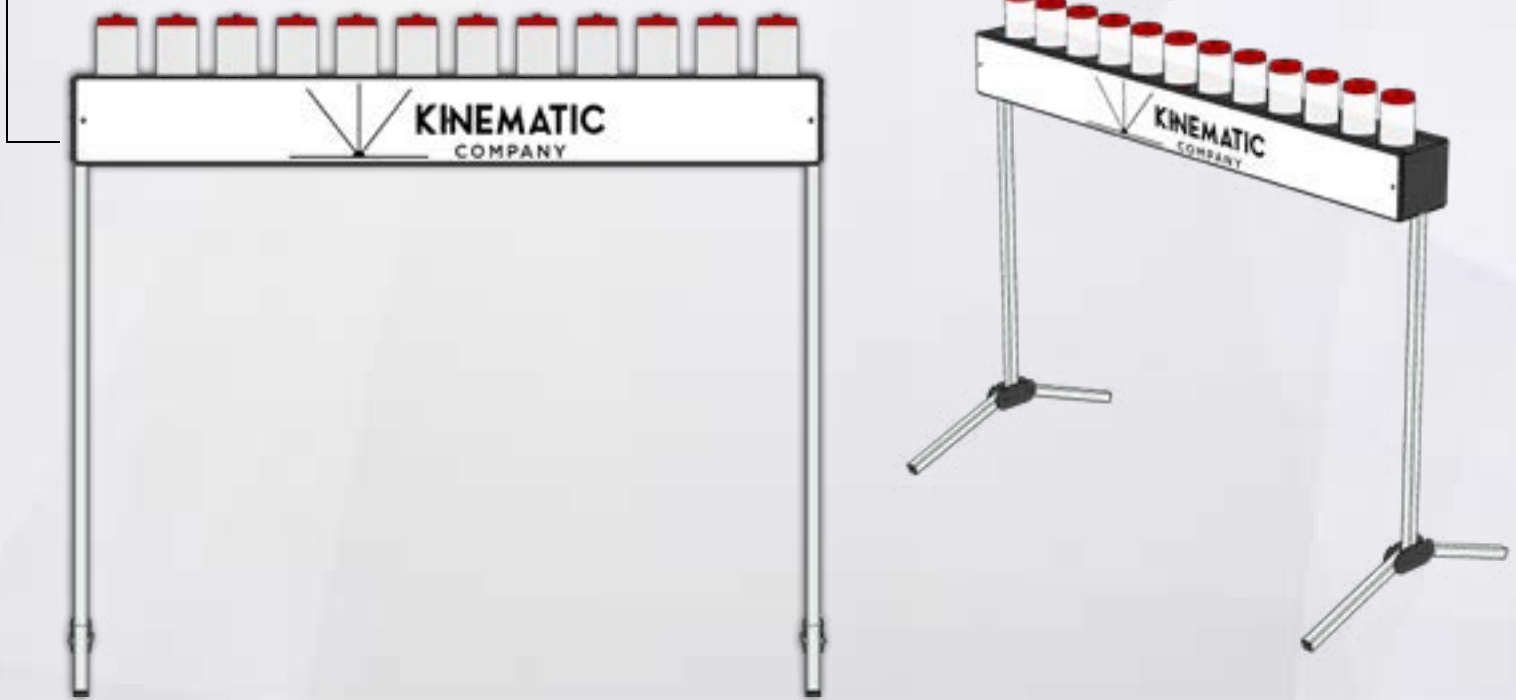

HYDRATER STAND

YOUR LOGO HERE

HydratER® Stand is ready to service an entire bench of athletes at once. Supports our largest-size branded plates yet for showing off your brand.

FEATURES

- Fully-collapses into its own tray for travel
- Bottle-holding insert serves as travel lid for collapsed unit
- Designed to be placed behind bench
- 2 branding locations
- 15 lbs (empty)