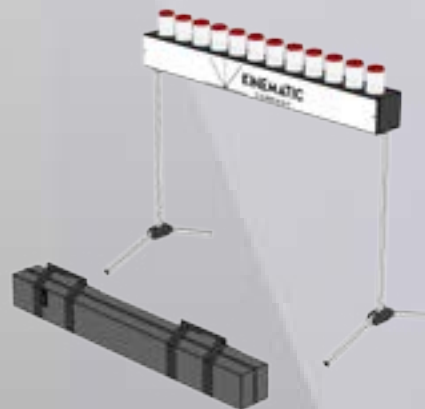

HYDRATER STAND

YOUR LOGO HERE

HydratER® Stand is ready to service an entire bench of athletes at once. Supports our largest-size branded plates yet for showing off your brand.

FEATURES

- Fully-collapses into its own tray for travel
- Bottle-holding insert serves as travel lid for collapsed unit
- Designed to be placed behind bench
- 2 branding locations
- 15 lbs (empty)