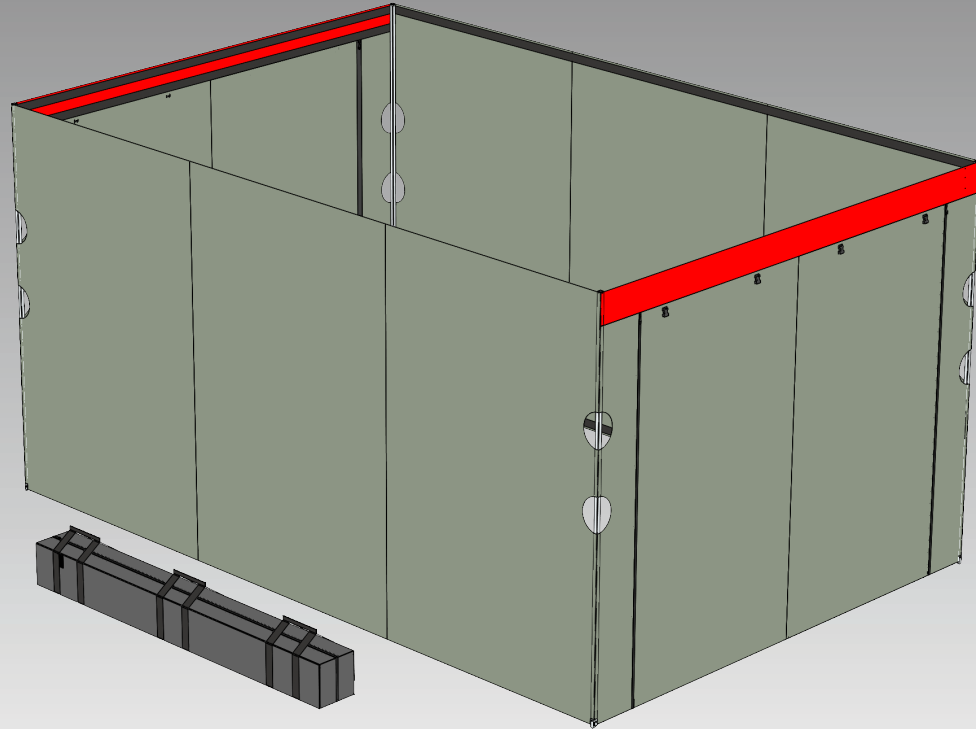

KINEMATIC FIELD BLIND

*Attachable turf spikes included

Meet the emergency use medical privacy tool to end all tools. Rapidly deploys for immediate isolation in critical moments. Privacy in 15 seconds.

FEATURES

- Deploys in 5 seconds
- 100-150ft² interior space
- Dual pull YKK zippers
- Stainless steel hardware
- 18oz vinyl travel duffel (included)
- 400D DWR coated nylon cover
- 6063-T6 anodized aluminum frame
- Removeable turf spikes for outdoor use
- Nonmarking, anti-slip rubber feet
- 30 lbs