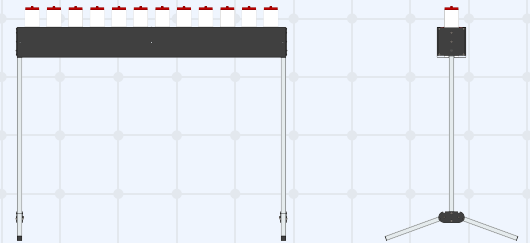

HYDRATER STAND

Hydrater® Stand is ready to service an entire bench of athletes at once. Conveniently locates bottles right behind the bench and easily breaks down for compact travel.

SIZE: 53"L x 26W" x 42"H **WEIGHT:** 15 lbs (empty)

COLORS: ● Black

Product Features

- > Anodized 6063 aluminum frame
- > Stainless steel hardware
- > Holds 12 bottles
- > Supports all major bottle brands
- > Collapses into tray for travel
- > Two branding locations
- > Washdown ready
- > Bottles not included