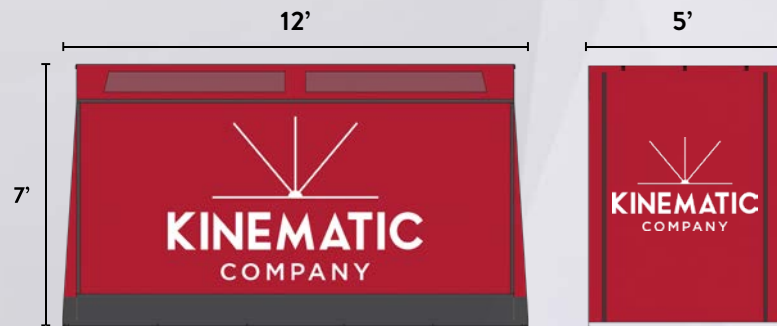

FEATURES

- Raises and lowers in 5 seconds
- Our flagship and most robust technology
- 48 - 64ft² of interior working space
- Accommodates a 2' x 6' exam table
- Holds athlete and 3 - 6 additional people
- 5 branding locations
- 5 lbs lighter than Gen II
- Travels 23% smaller than Gen II
- New easy-locking truss system

SIDELINER[®] PRO 5X12

SIDELINER[®] PRO 7X14