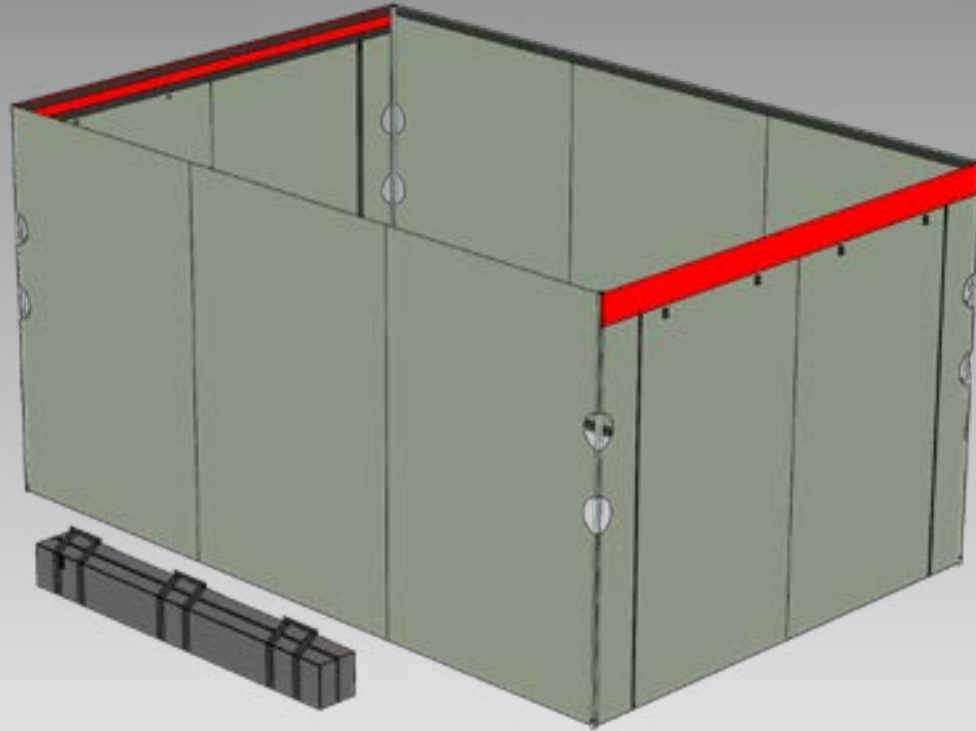

# FIELDER

\*Attachable turf spikes included

Meet the emergency use medical privacy tool to end all tools. Rapidly deploys for immediate isolation in critical moments. Privacy in < 10 seconds.

## FEATURES

- Deploys in < 10 seconds
- 100-150ft<sup>2</sup> interior space
- Dual pull YKK zippers
- Dual roll up doors
- Stainless steel hardware
- 18oz vinyl travel duffel (included)
- 400D DWR coated nylon cover
- 6063-T6 anodized aluminum frame
- Removeable turf spikes for outdoor use
- Nonmarking, anti-slip rubber feet
- 30 lbs