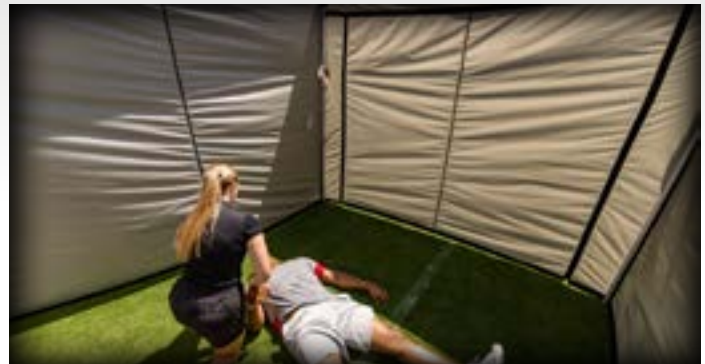

# FIELDER

\*Attachable turf spikes included

Meet the emergency use medical privacy tool to end all tools. Rapidly deploys for immediate isolation in critical moments. Privacy in < 10 seconds.

## FEATURES

- Deploys in < 10 seconds
- 100-150ft<sup>2</sup> interior space
- Dual pull YKK zippers
- Dual roll up doors
- Stainless steel hardware
- 18oz vinyl travel duffel (included)
- 400D DWR coated nylon cover
- 6063-T6 anodized aluminum frame
- Removeable turf spikes for outdoor use
- Nonmarking, anti-slip rubber feet
- 30 lbs