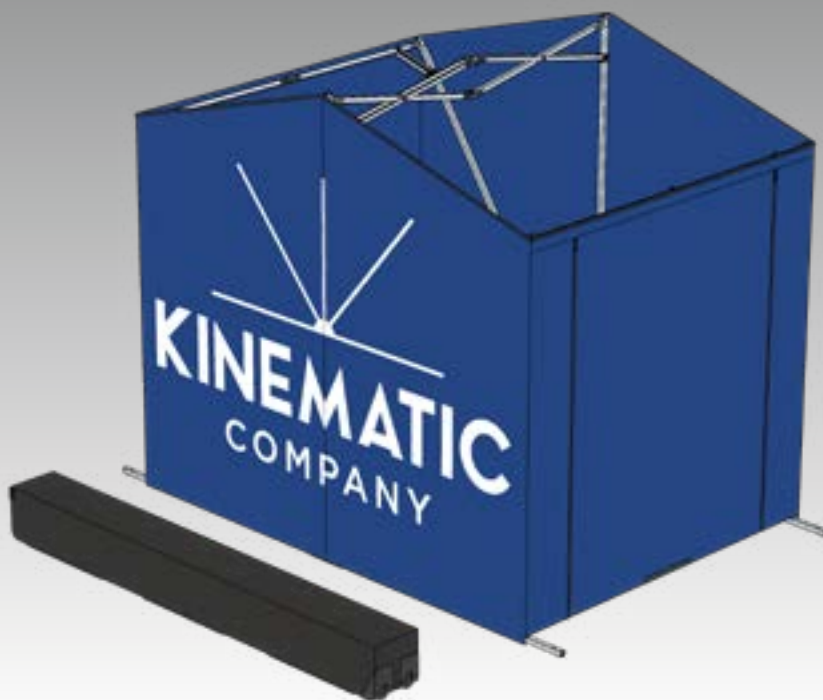

# SIDELINER<sup>®</sup> AIR<sup>™</sup>

# 6x8

Designed with an open top to maximize stadium lighting. Provides a 360 degree of privacy.

## FEATURES

- Deploys in less than 30 seconds with one person
- Operates up and down in 10 sec
- 48 ft<sup>2</sup> interior space
- Anodized aluminum frame
- Stainless steel hardware
- 400D DWR coated cover
- 2 branding locations
- 45 lbs